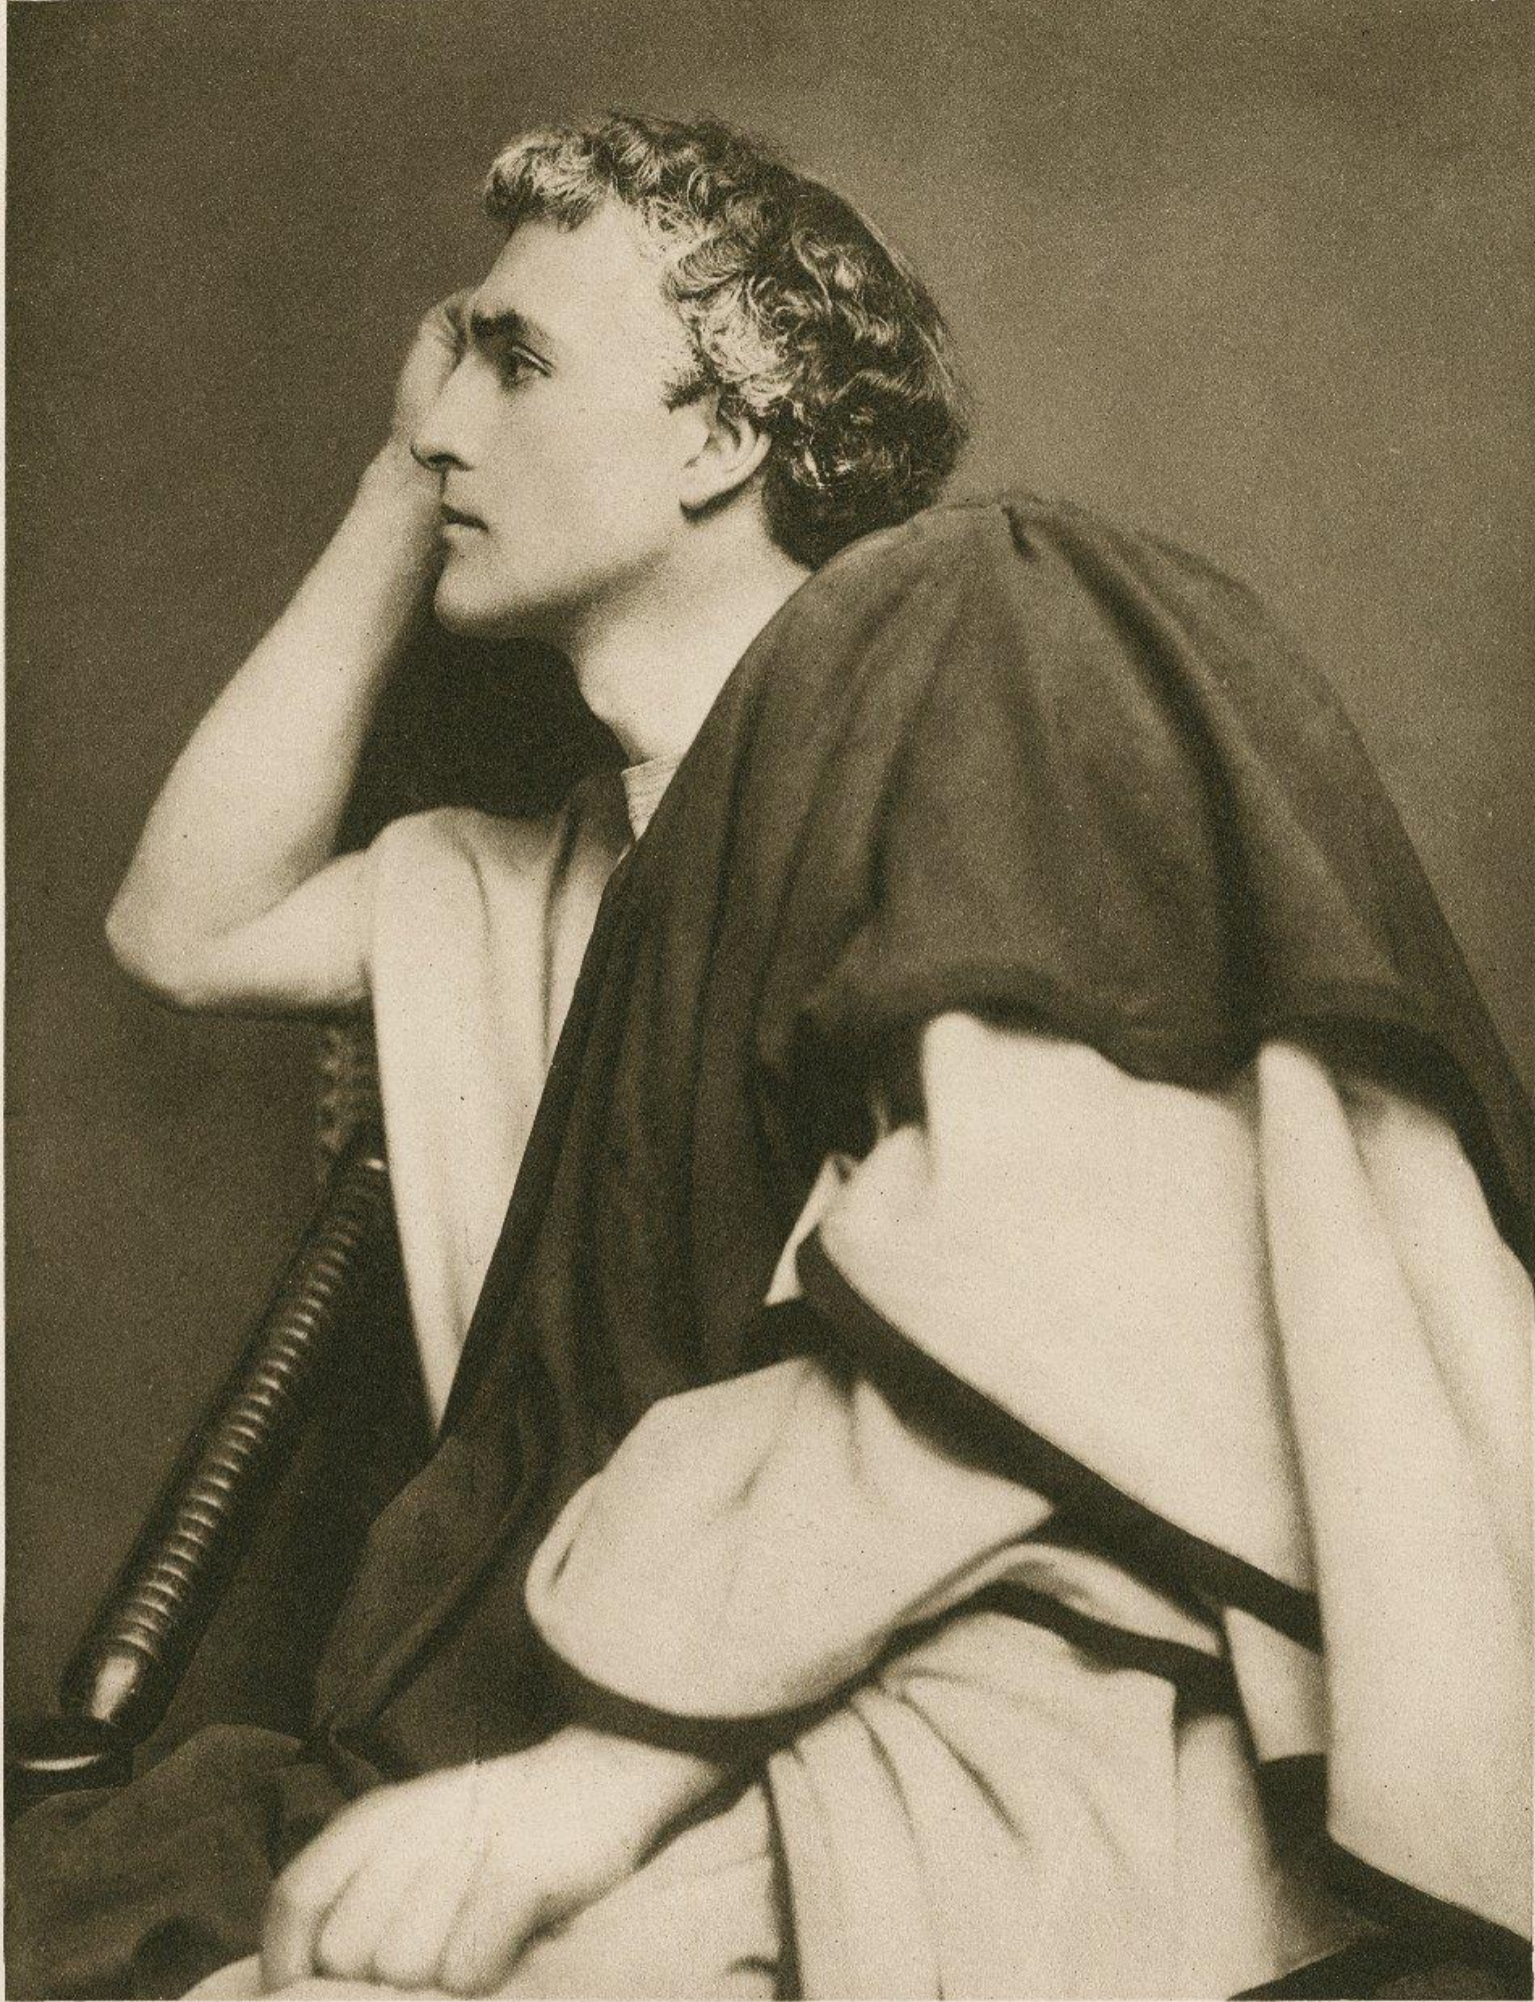

London Virtue & Co.

Photo J. & L. Caswall Smith

Brutus (Basil Gill)

Smith, J. & L. Caswall. *Brutus (Basil Gill)*. London: Virtue & Co., [between 1903 and 1908]. Folger ART File G475 no.1 PHOTO (size M)

Like many actors, Basil Gill (1877-1955) played some of the same roles over decades, not just years, performing Brutus many times between 1903 and 1934. This studio photo was likely taken at the beginning of that run, during a period when Gill was considered a heart-throb. The photographer Lizzie Caswall Smith was known for her celebrity photographs.