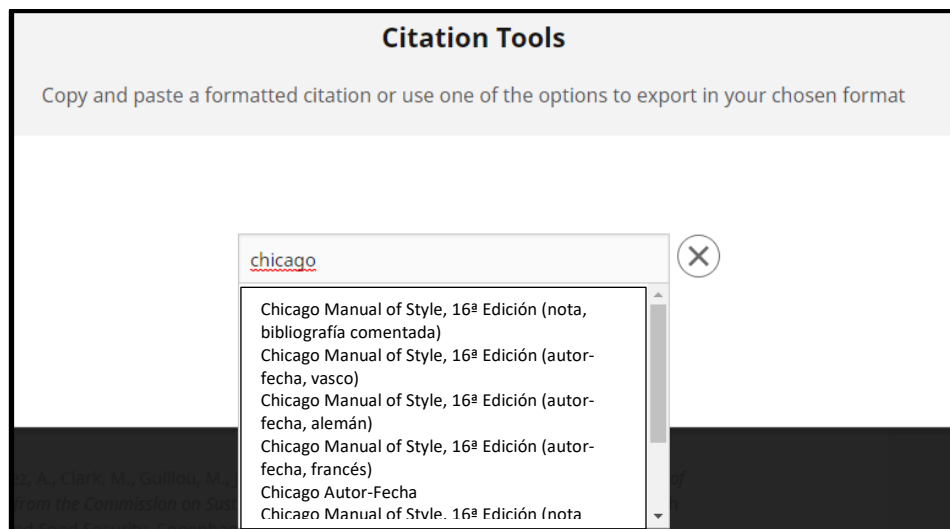

Considere que: aunque APA es el formato preseleccionado, usted podrá cambiar el formato de referencia presionando el botón de “Change” y escribiendo el nombre del formato que desea (ver abajo).

Considere que:

- también puede exportar una referencia dentro del resultado de una búsqueda determinada.